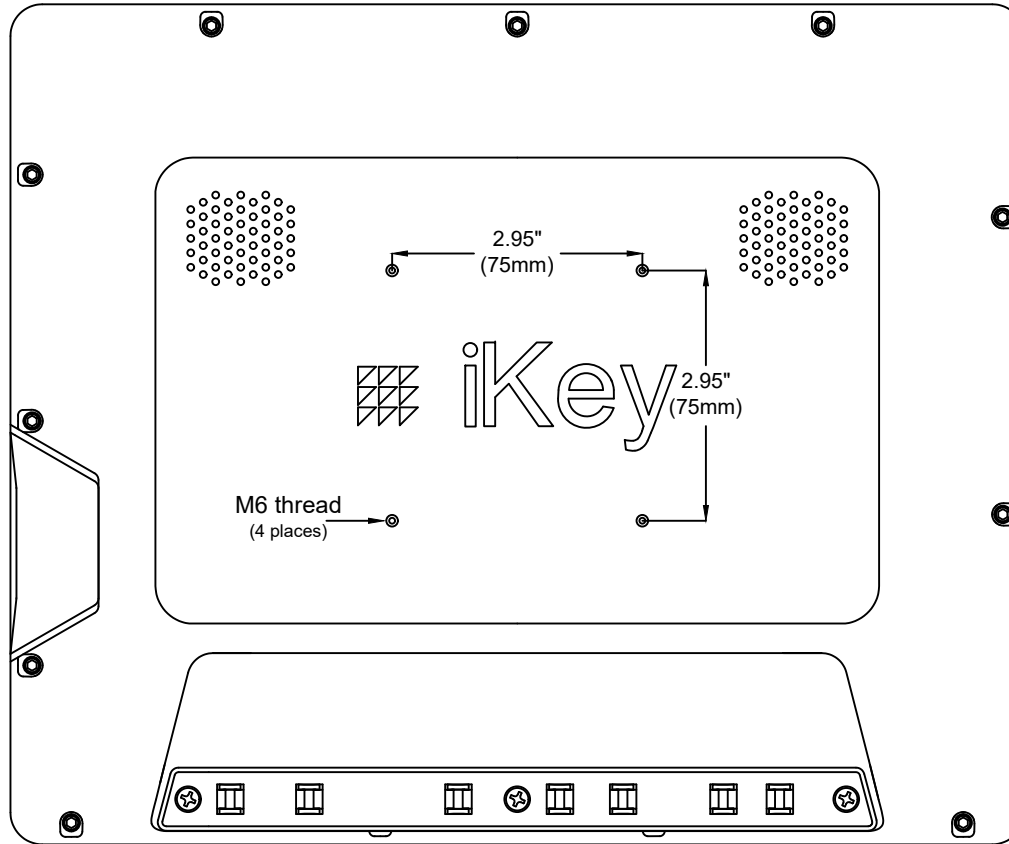

IK-KV-12.1

DATE	CHANGES	INTL.	REV.
08.06.18	ORIGINAL	RD	1.0

DISPLAY
 SCREEN SIZE: 12.1" Diagonal
 RESOLUTION: 1024 x 768
 ASPECT RATIO: 4:3
 BRIGHTNESS: 1000 nits
 TOUCHSCREEN: Two-Point Capacitive Touch

TEMPERATURE RANGE
 STORAGE: -40°F to +185°F (-40°C to +85°C)
 OPERATING: -22°F to +176°F (-30°C to +80°C)

WEIGHT
 5.2 lbs (2.35 kg)

POWER
 INPUT: 12VDC

PROPRIETARY AND CONFIDENTIAL

MOUNTING AND I/O DETAIL

I/O Ports	
1	Line In
2	HDMI
3	VGA
4	Display Port
5	+12V DC IN
6	Serial Out
7	USB Out (touchscreen)
8	2x USB 2.0
9	2x USB 2.0

PROPRIETARY AND CONFIDENTIAL

All Dimensions in Inches unless otherwise specified