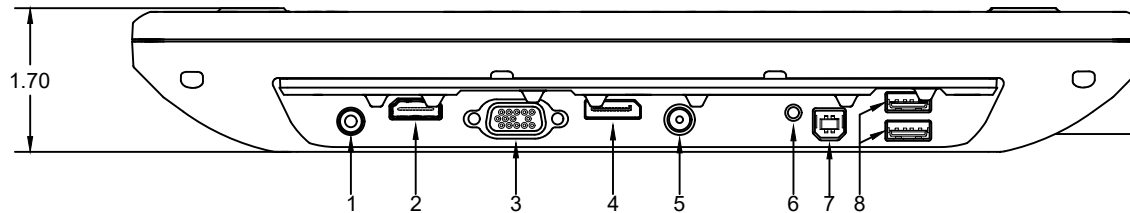

IK-KV-12.1

DATE	CHANGES	INTL.	REV.
08.06.18	ORIGINAL	RD	1.0

DISPLAY
 SCREEN SIZE: 12.1" Diagonal
 RESOLUTION: 1024 x 768
 ASPECT RATIO: 4:3
 BRIGHTNESS: 1000 nits
 TOUCHSCREEN: Two-Point Capacitive Touch

TEMPERATURE RANGE
 STORAGE: -40°F to +185°F (-40°C to +85°C)
 OPERATING: -22°F to +176°F (-30°C to +80°C)

WEIGHT
 5.2 lbs (2.35 kg)

POWER
 INPUT: 12VDC

PROPRIETARY AND CONFIDENTIAL

MOUNTING AND I/O DETAIL

I/O Ports	
1	Line In
2	HDMI
3	VGA
4	Display Port
5	+12V DC IN
6	Serial Out
7	USB Out (touchscreen)
8	2x USB 2.0
9	2x USB 2.0

PROPRIETARY AND CONFIDENTIAL

All Dimensions in Inches unless otherwise specified