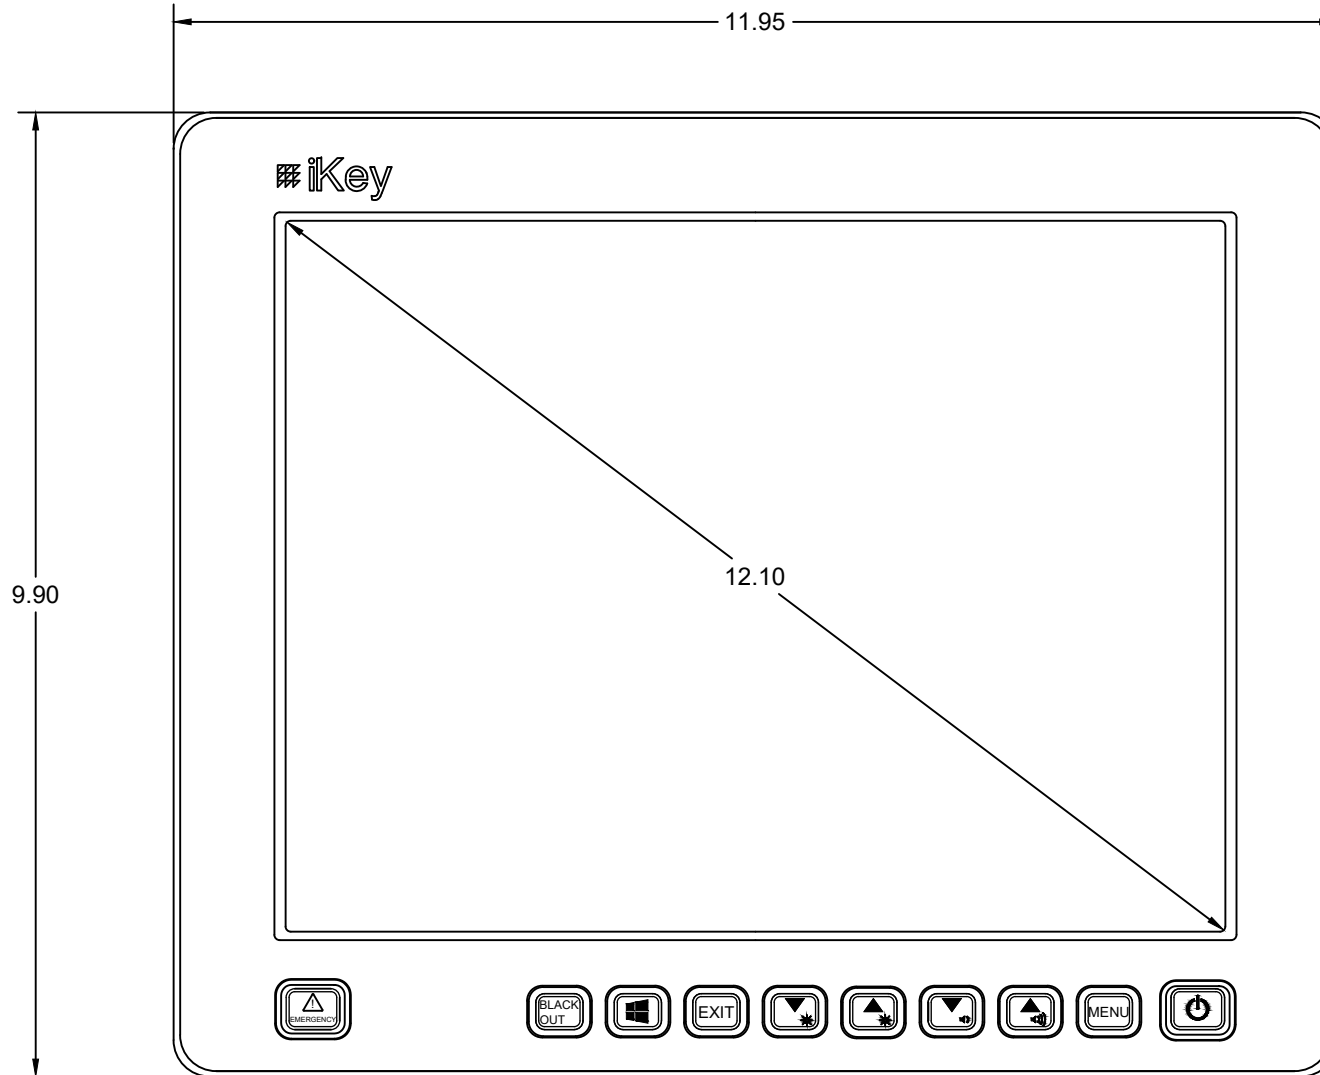

IK-KV-12.1

DATE	CHANGES	INTL.	REV.
08.06.18	ORIGINAL	RD	1.0

DISPLAY
 SCREEN SIZE: 12.1" Diagonal
 RESOLUTION: 1024 x 768
 ASPECT RATIO: 4:3
 BRIGHTNESS: 1000 nits
 TOUCHSCREEN: Two-Point Capacitive Touch

TEMPERATURE RANGE
 STORAGE: -40°F to +185°F (-40°C to +85°C)
 OPERATING: -22°F to +176°F (-30°C to +80°C)

WEIGHT
 5.2 lbs (2.35 kg)

POWER
 INPUT: 12VDC

PROPRIETARY AND CONFIDENTIAL

MOUNTING AND I/O DETAIL

I/O Ports	
1	Line In
2	HDMI
3	VGA
4	Display Port
5	+12V DC IN
6	Serial Out
7	USB Out (touchscreen)
8	2x USB 2.0
9	2x USB 2.0

PROPRIETARY AND CONFIDENTIAL

All Dimensions in Inches unless otherwise specified