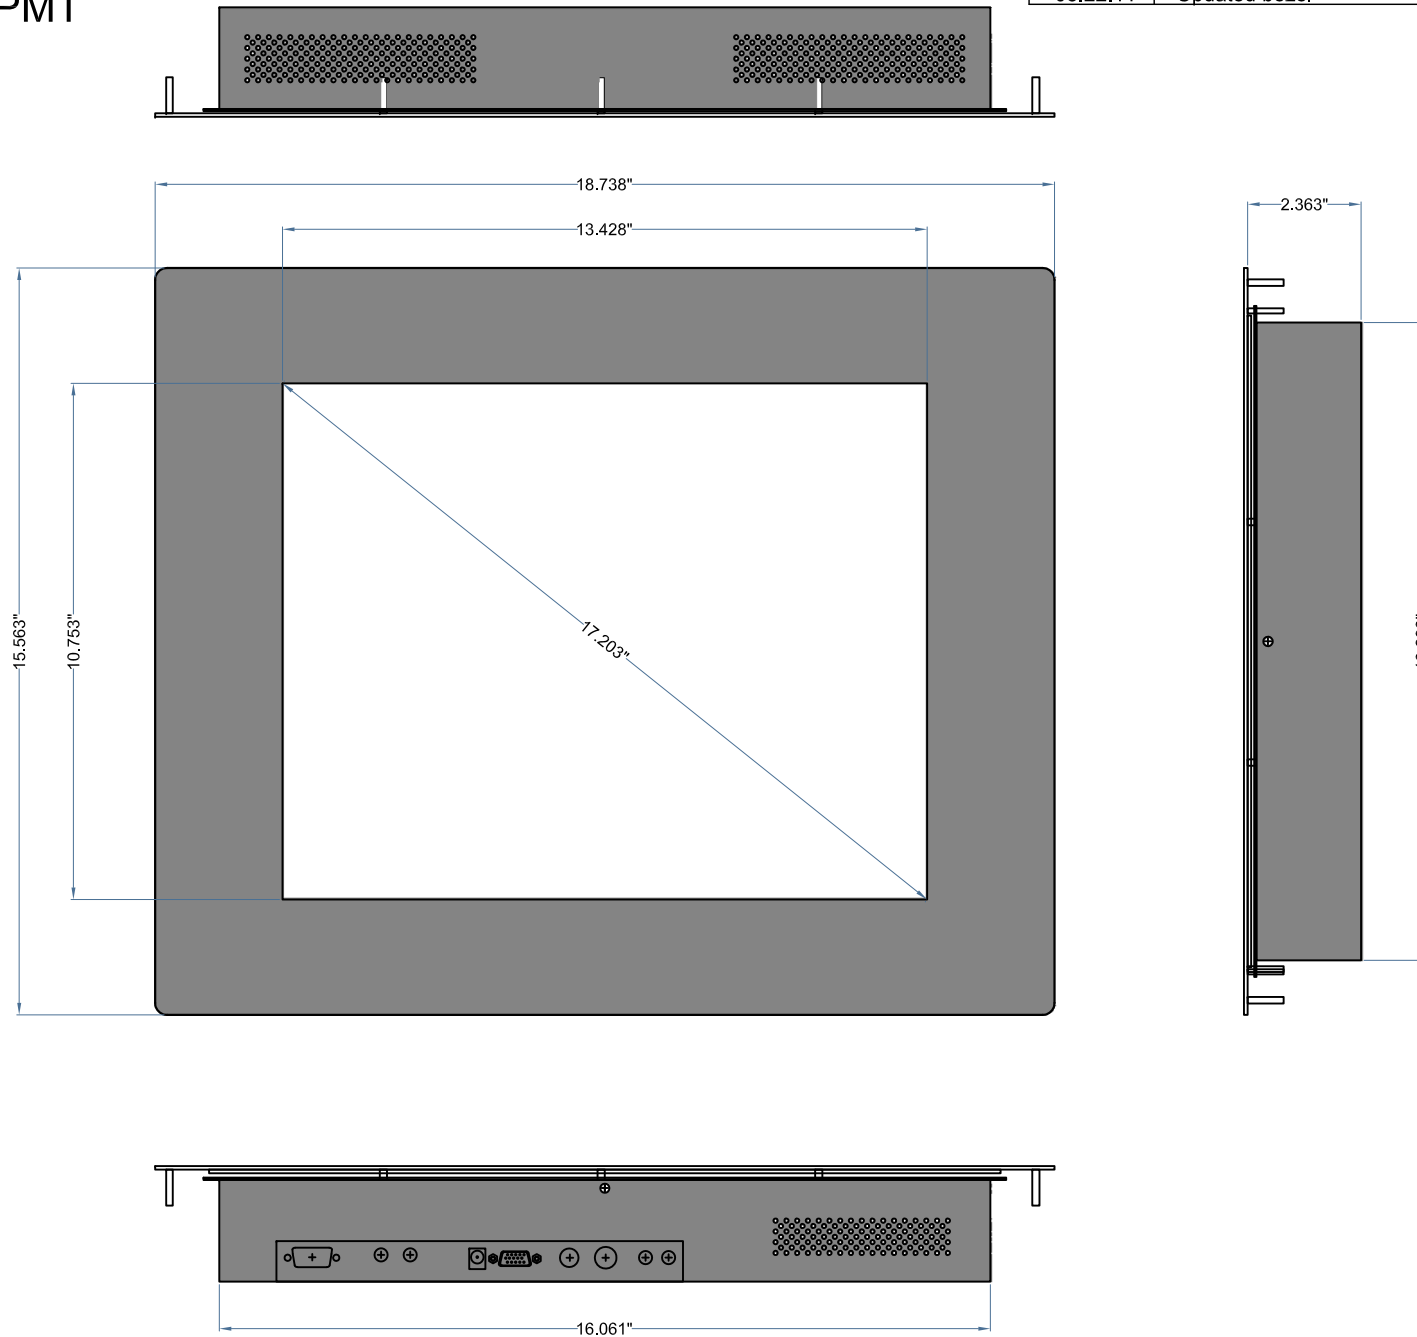

# FP-17-PM or PMT

DATE	CHANGES	INTL	REV
04.08.04	Original	JAE	1.0
08.22.11	Updated bezel	TWH	1.1

PROPRIETARY AND CONFIDENTIAL

SCALE: 1:4